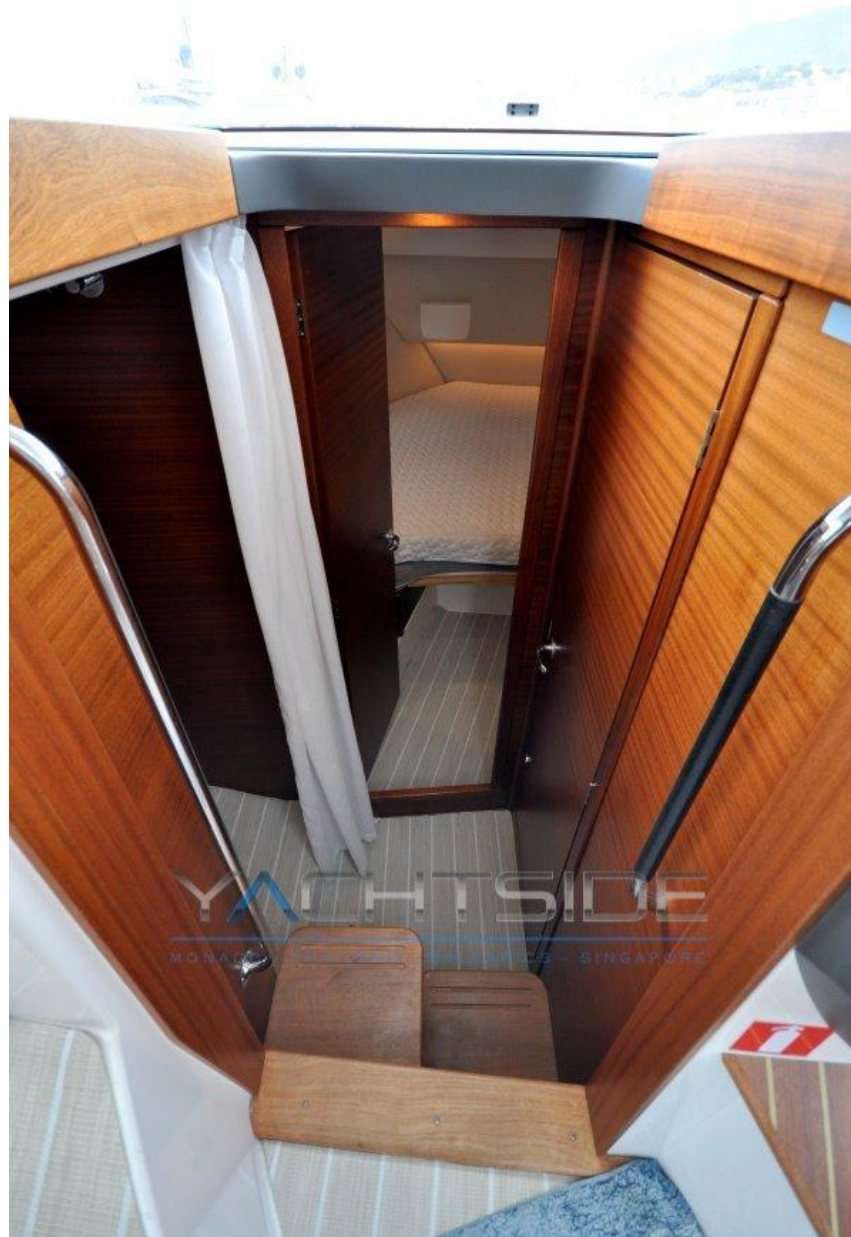

DECK SHOWER

SUNBATHING CUSHIONS

2 avant + protection

DECK EQUIPMENT DESCRIPTION

---

Side door

Sunroof

Complete winter cover